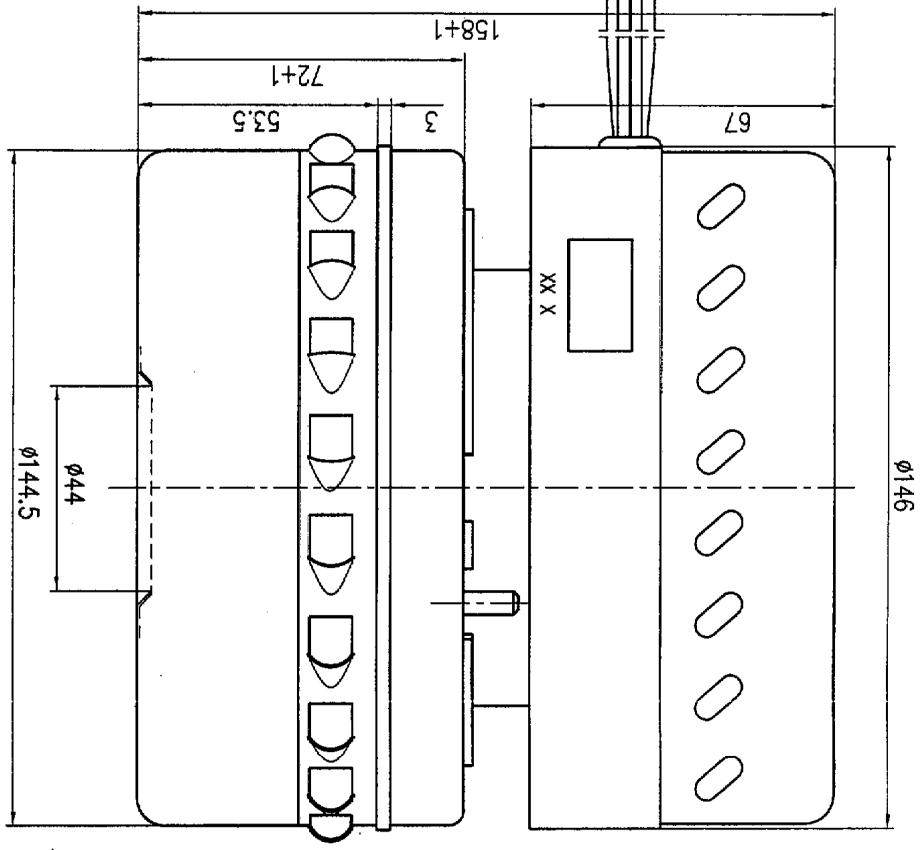

A B C D E F G

1	red	High	Isolated speed Control 0-10V DC
2	blue	Low	
3			
4	ye-gr		EARTH
5	black		AC INPUT 230V±10%
6	black		AC INPUT 230V±10%
PIN	COLOR		
CONNECTOR AMP 277564-6			

230VAC
Earth
Control -
0-10V +