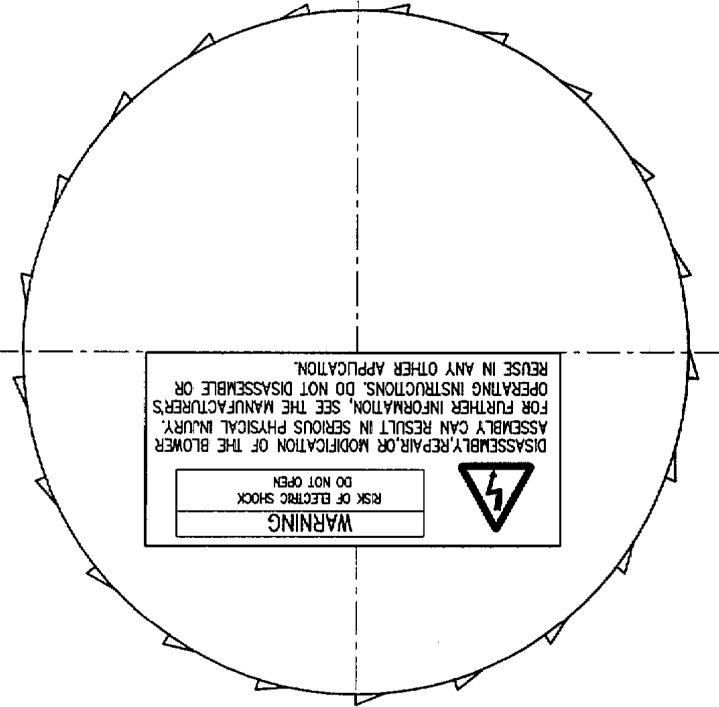

WARNING
RISK OF ELECTRIC SHOCK
DO NOT OPEN

DISASSEMBLY, REPAIR, OR MODIFICATION OF THE BLOWER ASSEMBLY CAN RESULT IN SERIOUS PHYSICAL INJURY. FOR FURTHER INFORMATION, SEE THE MANUFACTURER'S OPERATING INSTRUCTIONS. DO NOT DISASSEMBLE OR REUSE IN ANY OTHER APPLICATION.