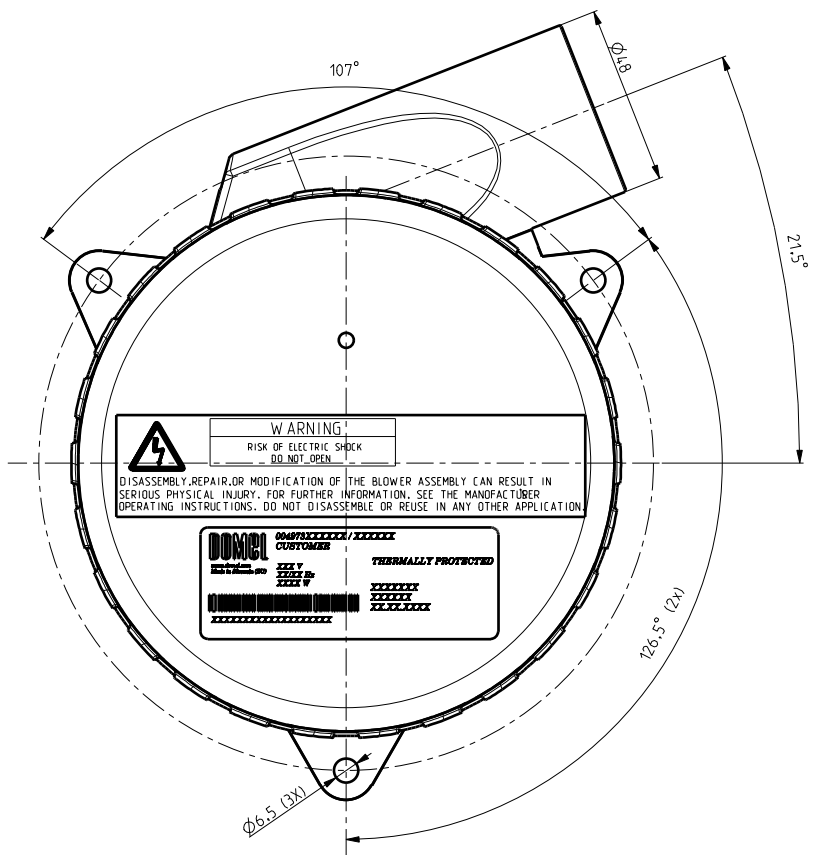

WARNING
RISK OF ELECTRIC SHOCK
DO NOT OPEN

DISASSEMBLY, REPAIR, OR MODIFICATION OF THE BLOWER ASSEMBLY CAN RESULT IN SERIOUS PHYSICAL INJURY. FOR FURTHER INFORMATION, SEE THE MANUFACTURER OPERATING INSTRUCTIONS. DO NOT DISASSEMBLE OR REUSE IN ANY OTHER APPLICATION.

DOMEL 004073XXXX / XXXX
CUSTOMER
THERMALLY PROTECTED

Risba velja za puhalo z id. 210271.

OSNOVNE ZNAČILNOSTI		TYPICAL CHARACTERISTICS	
IZVEDBA	TROSTOPENJSKA	FAN SYSTEM	THREE STAGE
VLEŽAJENJE	DVA KROGLIČNA LEŽAJA	BEARINGS	DUAL BALL
VRSTA PRETOKA	MIMO MOTORJA	DISCHARGE	BY PASS
SMER VRTENJA	LEVA	DIRECTION OF ROTATION	CCW

Tolerance obojin mer Tolerances without individual indications		Površinska rešavevid Surface Finishing		Merilo Scale	3:10	Original format ISO 5457 - A2
ISO 2768 - m				Gradivo / Material		
Datum/Date		Ime/Name		Naziv Title		
Zdelal Designed		16.09.04		Kavcic M.		
Prejeli Verified		06.07.09		J. Riharsic		
D1	9045	06.07.09	B. Pajk			
C1	8746	03.10.08	Koblar U.			
B1	7925	11.11.06	Koblar D.			
AD	7076	30.09.04	Kavcic M.			
Dzi. Mark		St. obvestila No. of notice		Datum Date		Ime Name
				01.01.21. 4228		Telezelniki, Slovenija
				Koda Code	497.3.265-446	
				List Sheet	3+	
				Stran Page	1	
				4973265446_SESALNA_ENOTA_A2