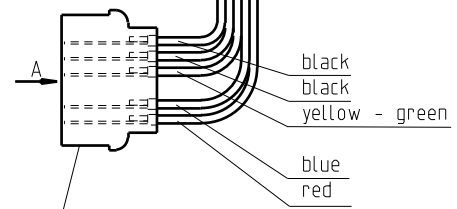

NAPETOST	230 V
VOLTAGE	230 V
FREKVENCA	50 Hz
FREQUENCY	50 Hz
NAZIVNA MOČ	450 W
NOMINAL POWER	450 W

Opomba:
Za kupca KBA Mödling dobaviti brez konektorja!
Remark:
For KBA Mödling manufactured without connector!

CONNECTOR AMP 927742-6		
PIN	COLOR	
6	black	AC INPUT 230V±10%
5	black	AC INPUT 230V±10%
4	ye-gr	PROTECTIVE EARTH
3		
2	blue	Low isolated speed
1	red	High Control 0-10V DC