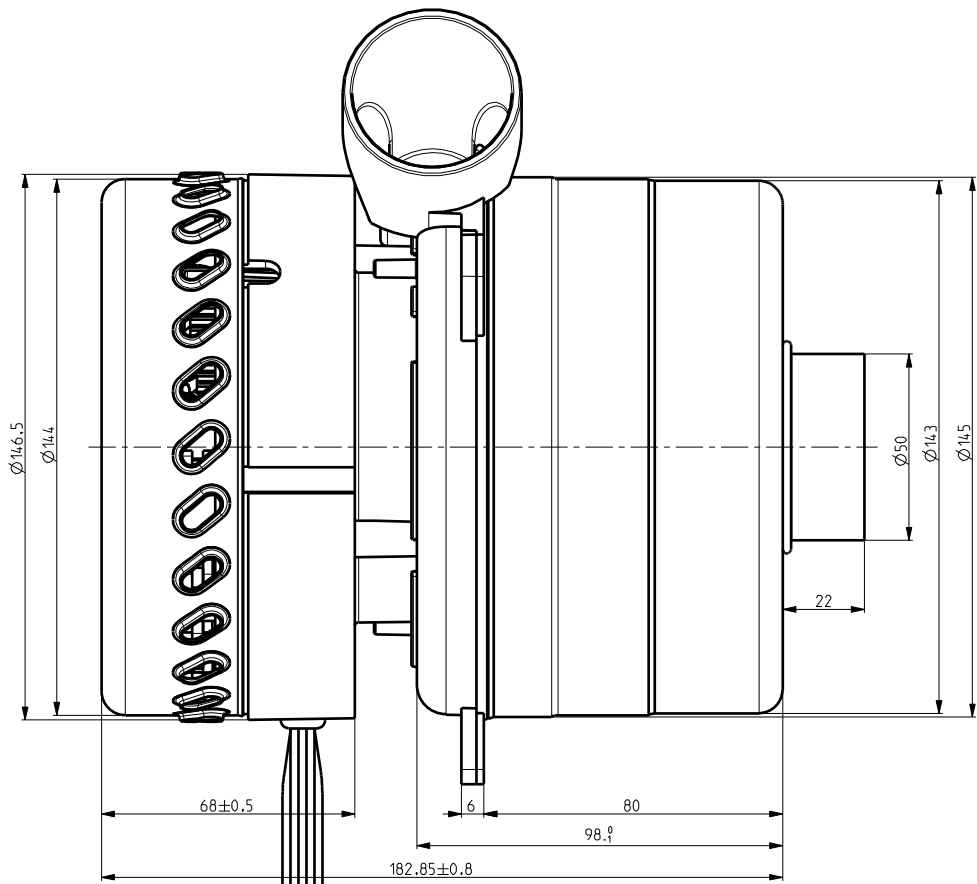

NAPETOST	230 V
VOLTAGE	230 V
FREKVENCA	50 Hz
FREQUENCY	50 Hz
NAZIVNA MOČ	450 W
NOMINAL POWER	450 W

Opomba:
Za kupca KBA Mödling dobaviti brez konektorja!
Remark:
For KBA Mödling manufactured without connector!

CONNECTOR AMP 927742-6		
PIN	COLOR	
6	black	AC INPUT 230V±10%
5	black	AC INPUT 230V±10%
4	ye-gr	PROTECTIVE EARTH
3		
2	blue	Low isolated speed
1	red	High Control 0-10V DC